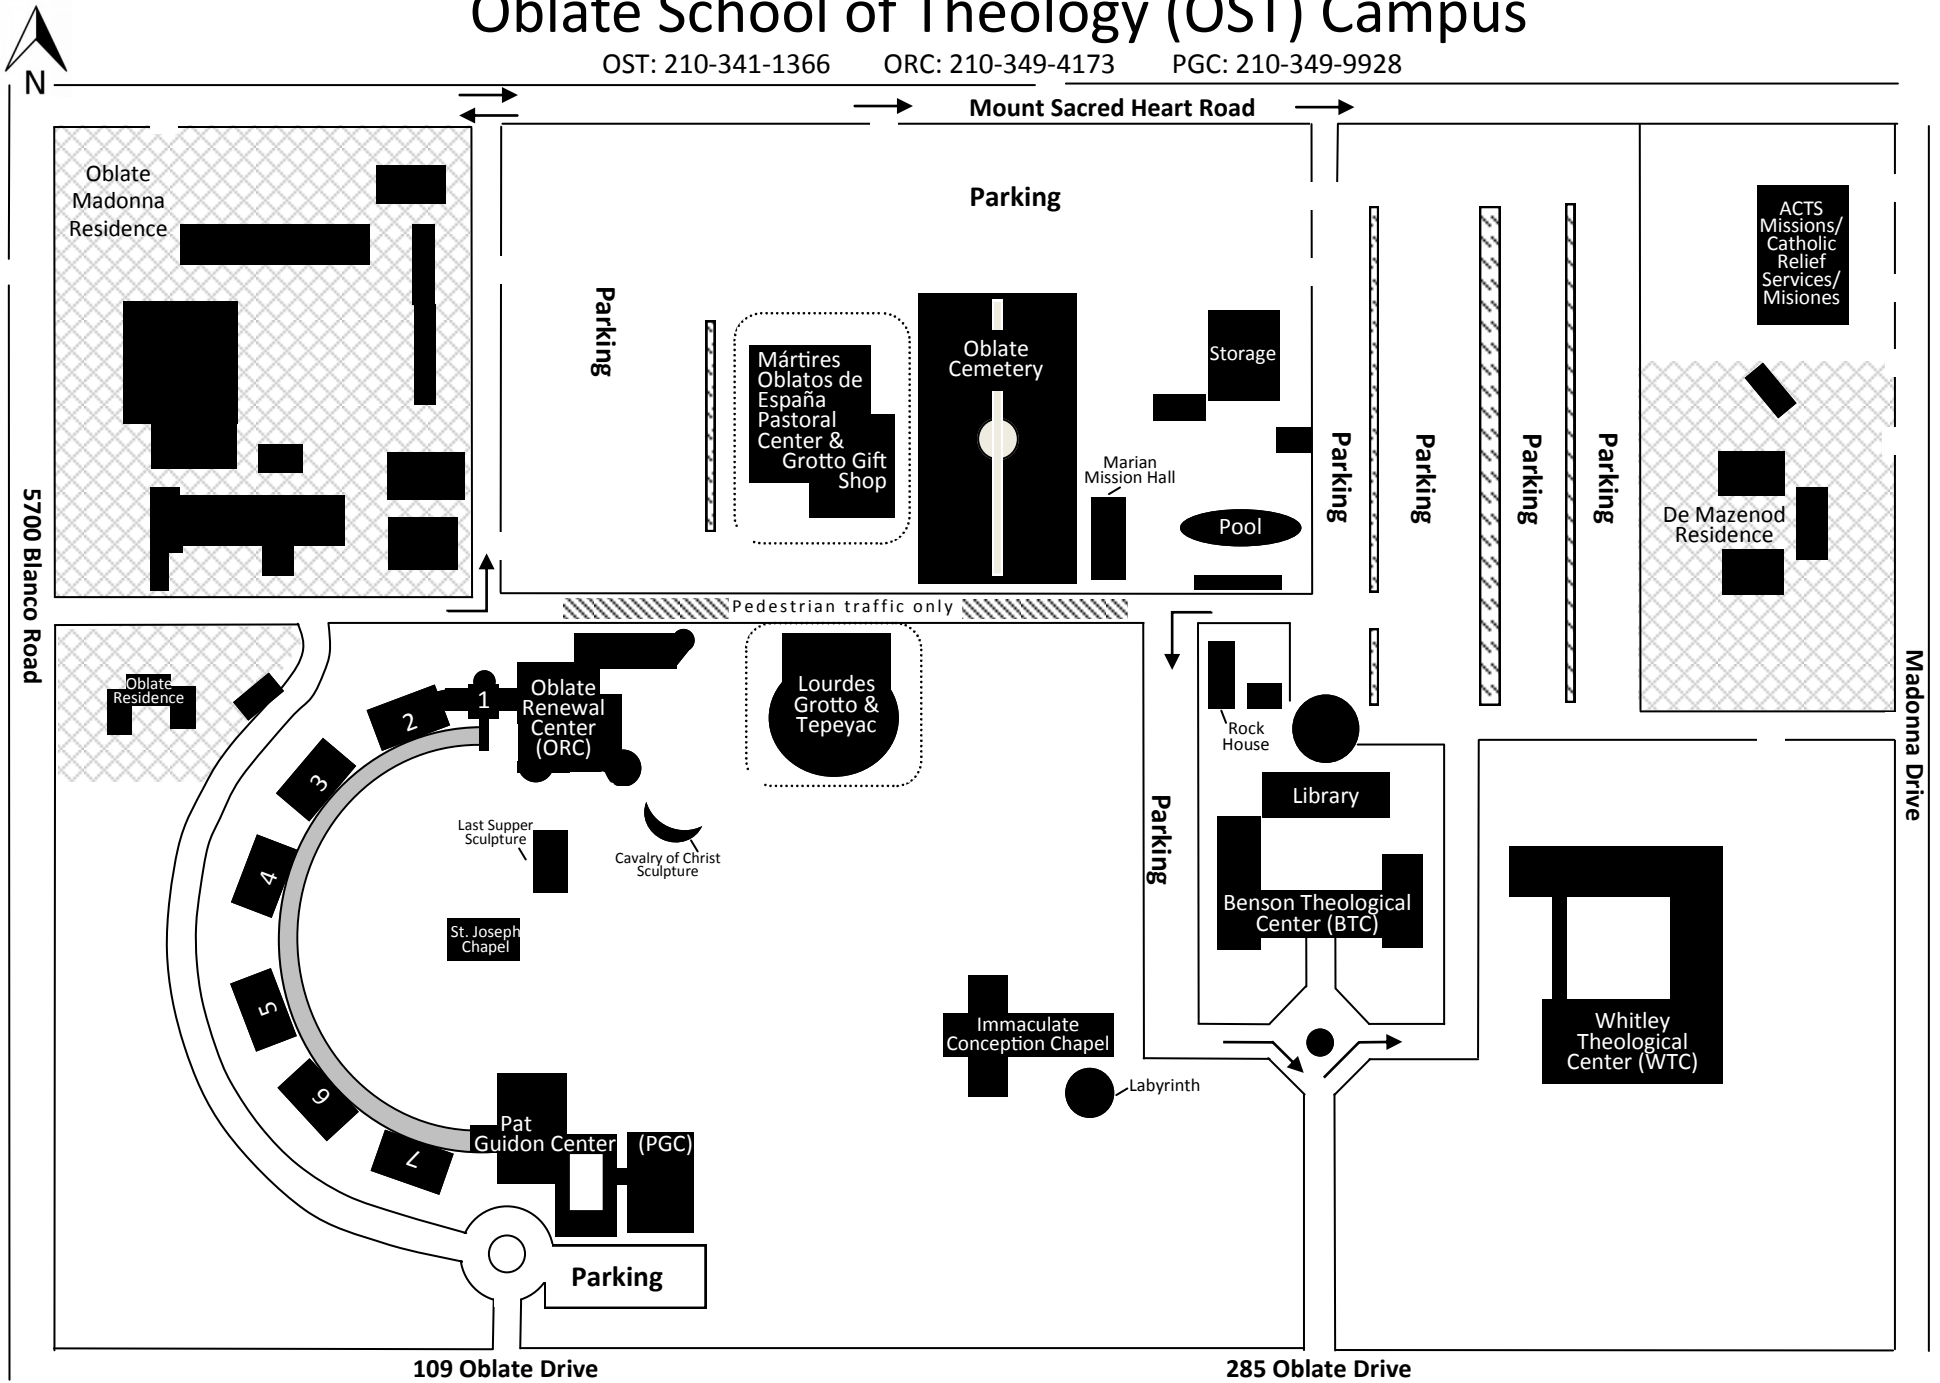

Oblate School of Theology (OST) Campus

OST: 210-341-1366

ORC: 210-349-4173

PGC: 210-349-9928

Denotes private residence

For information regarding Lourdes Grotto, Tepeyac, or Grotto Gift Shop, please call 210-342-9864